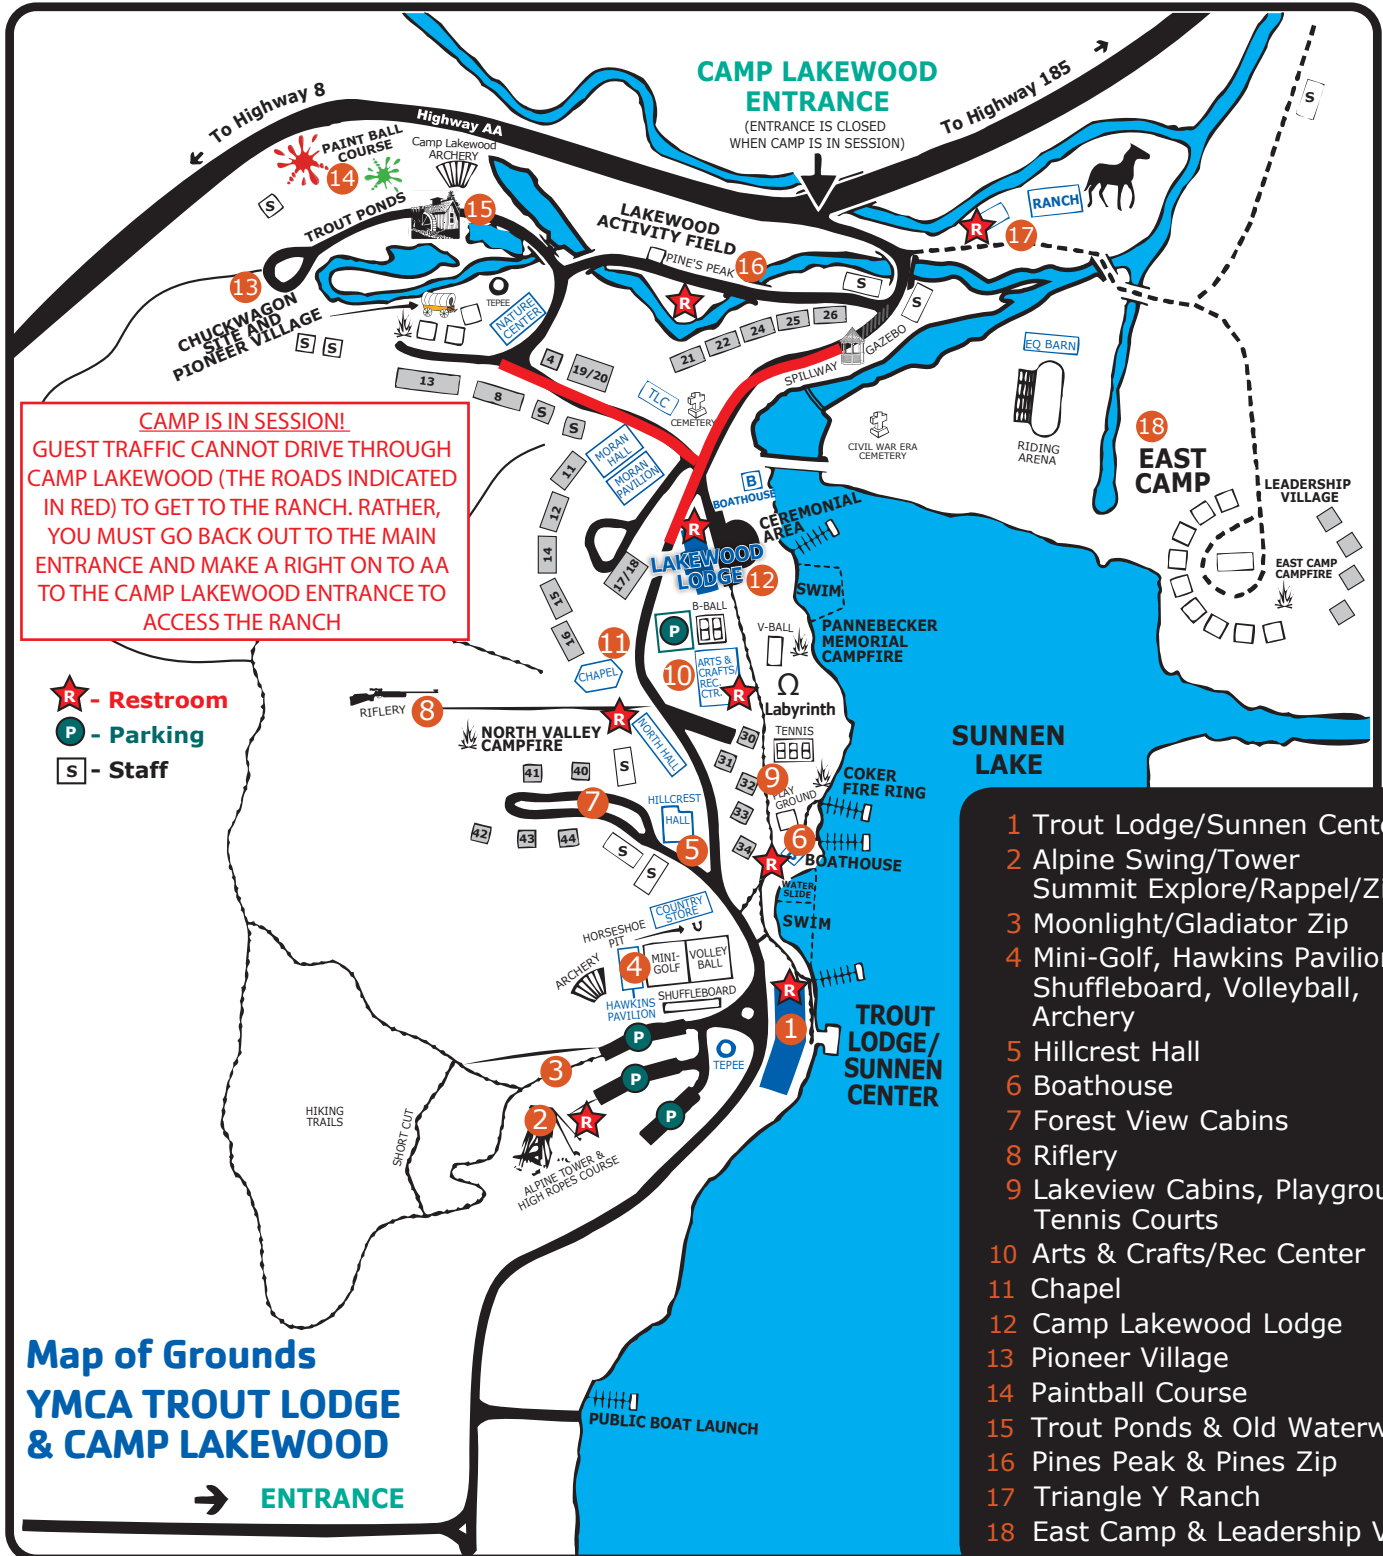

YMCA TROUT LODGE & CAMP LAKEWOOD FACILITY MAP

CAMP IS IN SESSION!
 GUEST TRAFFIC CANNOT DRIVE THROUGH CAMP LAKEWOOD (THE ROADS INDICATED IN RED) TO GET TO THE RANCH. RATHER, YOU MUST GO BACK OUT TO THE MAIN ENTRANCE AND MAKE A RIGHT ON TO AA TO THE CAMP LAKEWOOD ENTRANCE TO ACCESS THE RANCH

- ★ - Restroom
- P - Parking
- S - Staff

- 1 Trout Lodge/Sunnen Center
- 2 Alpine Swing/Tower Summit Explore/Rappel/Zip
- 3 Moonlight/Gladiator Zip
- 4 Mini-Golf, Hawkins Pavilion, Shuffleboard, Volleyball, Archery
- 5 Hillcrest Hall
- 6 Boathouse
- 7 Forest View Cabins
- 8 Riflery
- 9 Lakeview Cabins, Playground Tennis Courts
- 10 Arts & Crafts/Rec Center
- 11 Chapel
- 12 Camp Lakewood Lodge
- 13 Pioneer Village
- 14 Paintball Course
- 15 Trout Ponds & Old Waterwheel
- 16 Pines Peak & Pines Zip
- 17 Triangle Y Ranch
- 18 East Camp & Leadership Village

**Map of Grounds
 YMCA TROUT LODGE
 & CAMP LAKEWOOD**

➔ **ENTRANCE**